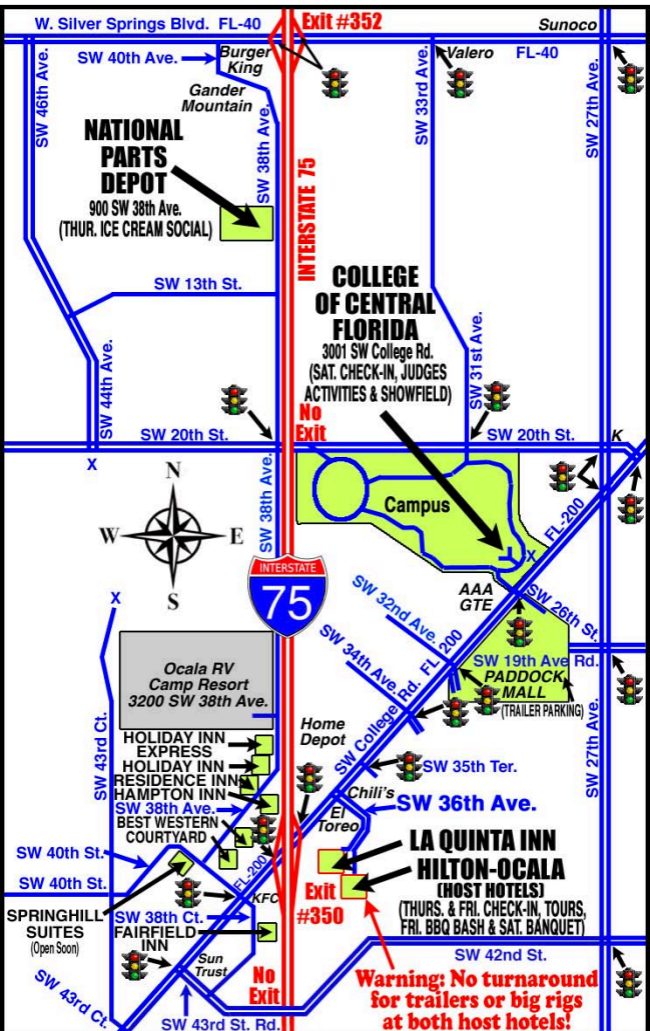

2019 AACA WINTER MEET AT THE COLLEGE OF CENTRAL FLORIDA OCALA, FL.

LEGEND	
	Divided Highway (Limited U-Turns)
	Two Lane Road
	Road Closed
	In Ocala
	Avenues run N-S
	Streets run E-W